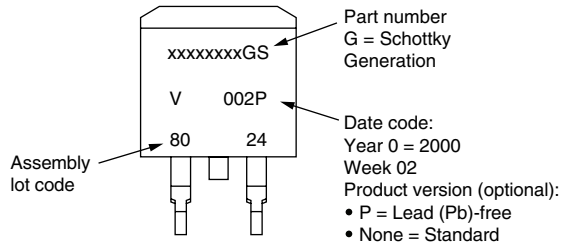

D²PAK, TO-262 Generation 3.1

D²PAK

Example: This is a xxxxxxxxGS with assembly lot code 8024, assembled on WW 02, 2000

TO-262 GENERATION 3.1

Example: This is a xxxxxxxxG-1 with assembly lot code 8024, assembled on WW 02, 2000