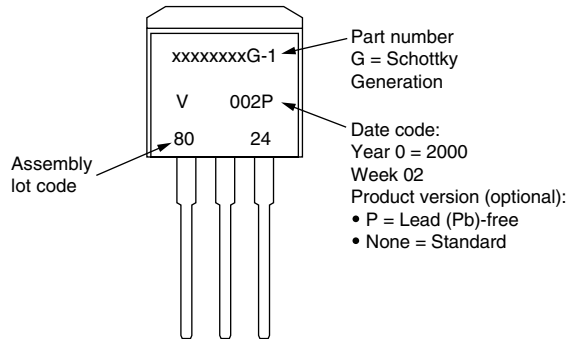

D²PAK, TO-262 Generation 3.1

D²PAK

Example: This is a xxxxxxxxGS with assembly lot code 8024, assembled on WW 02, 2000

TO-262 GENERATION 3.1

Example: This is a xxxxxxxxG-1 with assembly lot code 8024, assembled on WW 02, 2000